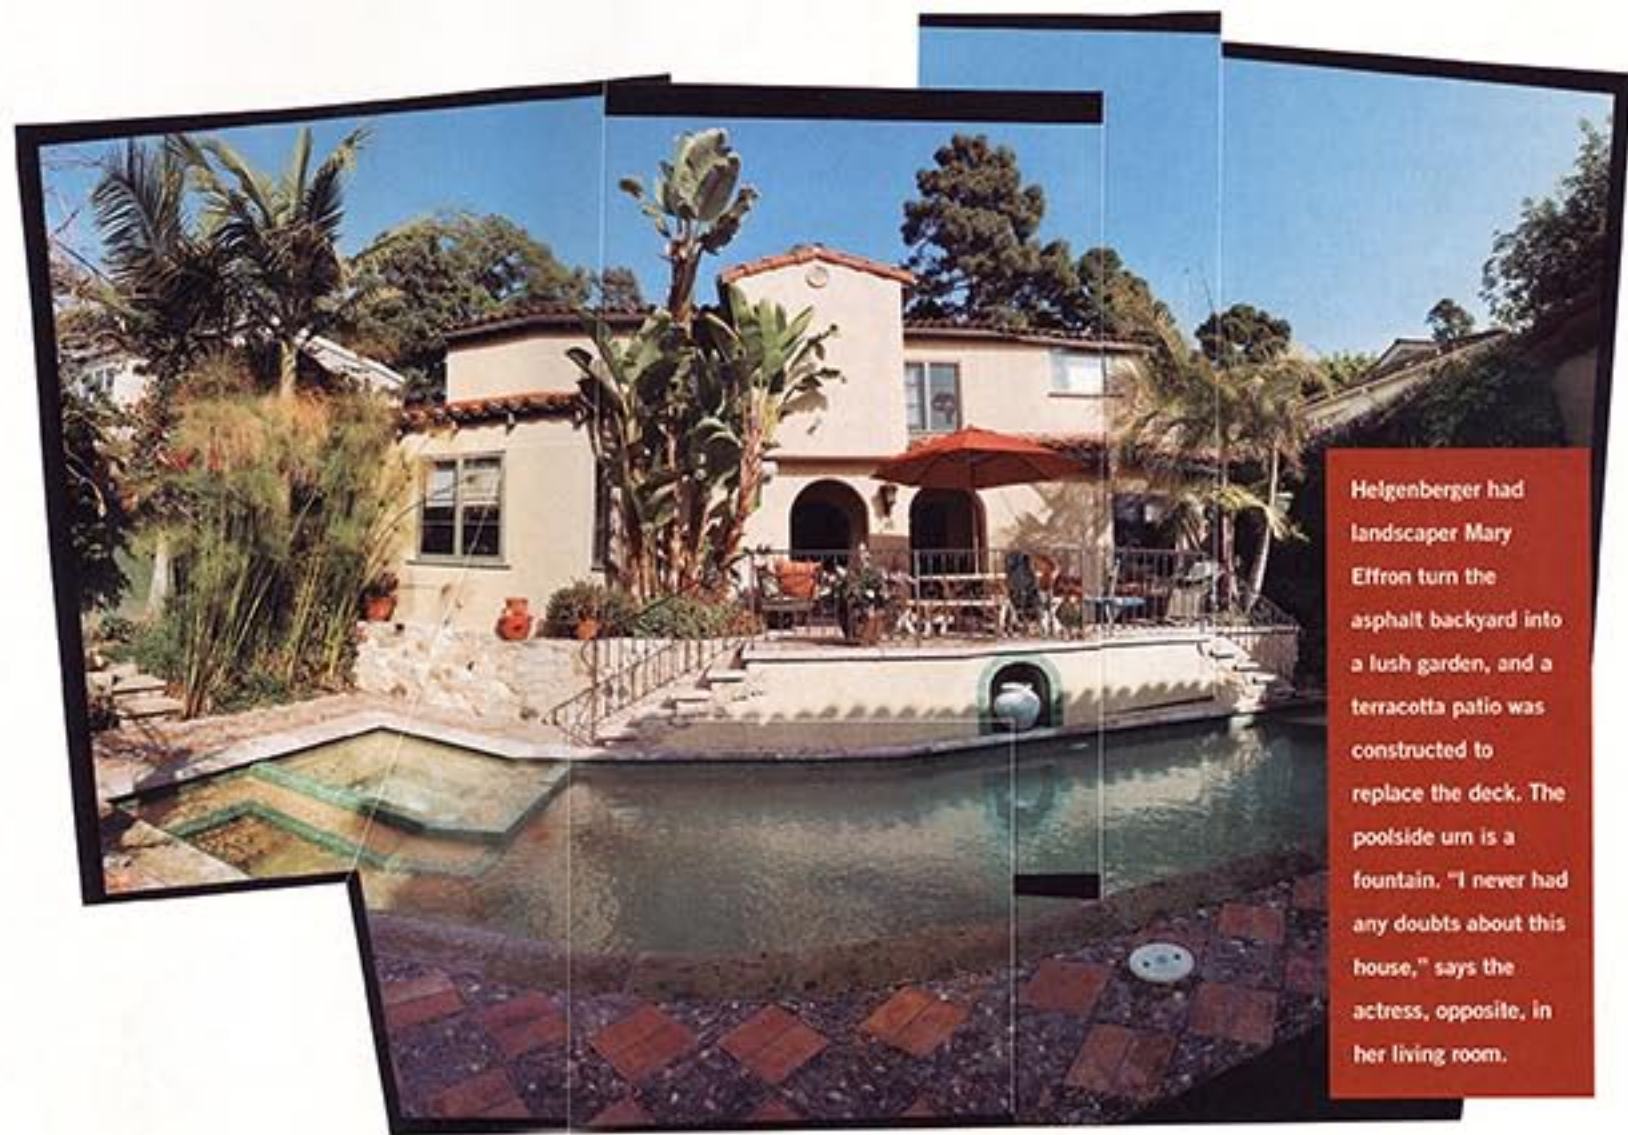

change

of scene

Helgenberger had landscaper Mary Elfron turn the asphalt backyard into a lush garden, and a terracotta patio was constructed to replace the deck. The poolside urn is a fountain. "I never had any doubts about this house," says the actress, opposite, in her living room.

Marg Helgenberger, star of the hit series *CSI*, took on a tough case when she decided to renovate her Spanish-style house in L.A., restoring it to its architectural roots. But the result—practical, cozy and family-friendly—was worth the effort